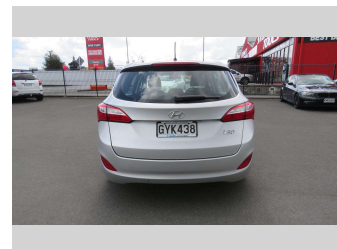

2013 Hyundai I30 GDE WAGON 1.6 A

Purchase Price **Auction**
Includes GST, Registration & Licensing

Buy the car you want with Finance Now

Confidence for the road ahead.

Top features

- » ABS Brakes
- » Air Bag(s)
- » Air Conditioning
- » Alloys
- » CD Player
- » Central Locking
- » Cruise Control
- » Electric Mirrors
- » Electric Windows
- » Power Steering
- » Remote Locking

Body Style
5 door, Station Wagon

Odometer
162,046 km

Engine
1591 cc, Internal Combustion

Fuel Type
Petrol

Transmission
Auto, Front Wheel

Wheels
-

VIN
TMAD281BMEJ033525

Interior
-