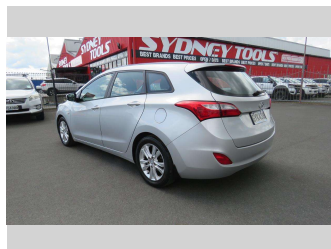

2013 Hyundai I30 GDE WAGON 1.6 A

Purchase Price **Auction**
Includes GST, Registration & Licensing

Buy the car you want with Finance Now

Confidence for the road ahead.

Top features

- » ABS Brakes
- » Air Bag(s)
- » Air Conditioning
- » Alloys
- » CD Player
- » Central Locking
- » Cruise Control
- » Electric Mirrors
- » Electric Windows
- » Power Steering
- » Remote Locking

Body Style
5 door, Station Wagon

Odometer
162,046 km

Engine
1591 cc, Internal Combustion

Fuel Type
Petrol

Transmission
Auto, Front Wheel

Wheels
-

VIN
TMAD281BMEJ033525

Interior
-

Safety
-

Reg No.
GYK438

Ext Colour
Silver

History
NZ New, 1 owner

Seats
5 seats

CO2 Emissions
-

Energy Economy
-

VIN
-