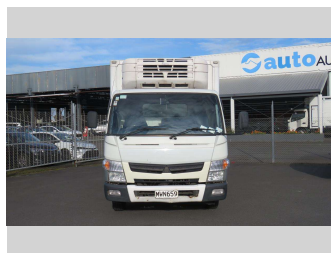

2015 Mitsubishi Fuso

Purchase Price
Includes GST, Registration & Licensing

Auction

Buy the car you want with Finance Now

Confidence for the road ahead.

Top features

- » ABS Brakes
- » Air Bag(s)
- » Electric Windows
- » Power Steering
- » Reversing Camera
- » Turbo

Body Style
2 door, Truck

Odometer
495,232 km

Engine
2990 cc, Internal Combustion

Fuel Type
Diesel

Transmission
Auto

Wheels
-

VIN
7AT0YX00X20542640

Interior
-