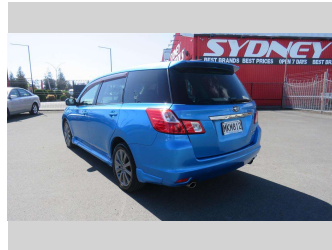

2009 Subaru Exiga

Purchase Price **Auction**
Includes GST, Registration & Licensing

Buy the car you want with Finance Now

Confidence for the road ahead.

Top features

- » 4WD/4x4
- » ABS Brakes
- » Air Bag(s)
- » Air Conditioning
- » Alloys
- » Body Kit
- » CD Player
- » Central Locking
- » Cruise Control
- » Electric Mirrors
- » Electric Windows
- » Keyless Start
- » Power Steering
- » Remote Locking
- » Reversing Camera
- » Spoiler
- » Turbo

Body Style
5 door, Station Wagon

Odometer
140,982 km

Engine
1990 cc, Internal Combustion

Fuel Type
Petrol

Transmission
Auto

Wheels
-

VIN
7AT0GF1RX19009305

Interior
-