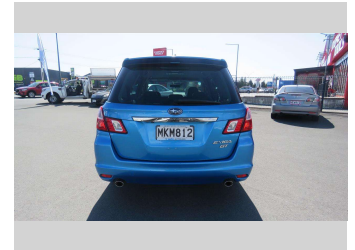

2009 Subaru Exiga

Purchase Price **Auction**
Includes GST, Registration & Licensing

Buy the car you want with Finance Now

Confidence for the road ahead.

Top features

- » 4WD/4x4
- » ABS Brakes
- » Air Bag(s)
- » Air Conditioning
- » Alloys
- » Body Kit
- » CD Player
- » Central Locking
- » Cruise Control
- » Electric Mirrors
- » Electric Windows
- » Keyless Start
- » Power Steering
- » Remote Locking
- » Reversing Camera
- » Spoiler
- » Turbo

Body Style
5 door, Station Wagon

Odometer
140,982 km

Engine
1990 cc, Internal Combustion

Fuel Type
Petrol

Transmission
Auto

Wheels
-

VIN
7AT0GF1RX19009305

Interior
-