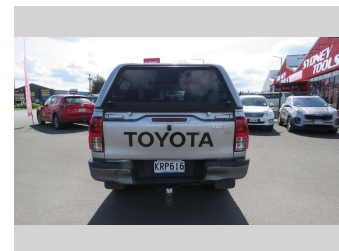

2017 Toyota Hilux SR TD DC 2.8D/4WD/6A

Purchase Price **Auction**
Includes GST, Registration & Licensing

Buy the car you want with Finance Now

Confidence for the road ahead.

Top features

- » 4WD/4x4
- » ABS Brakes
- » Air Bag(s)
- » Air Conditioning
- » Canopy
- » CD Player
- » Central Locking
- » Cruise Control
- » Electric Mirrors
- » Electric Windows
- » Power Steering
- » Remote Locking
- » Reversing Camera
- » Running Boards
- » Towbar
- » Tuff Deck
- » Turbo

Body Style
4 door, Ute

Odometer
221,847 km

Engine
2755 cc, Internal Combustion

Fuel Type
Diesel

Transmission
Auto, 4WD

Wheels
-

VIN
MR0KA3CD901304641

Interior
-