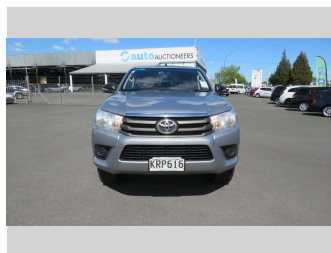

2017 Toyota Hilux SR TD DC 2.8D/4WD/6A

Purchase Price **Auction**
Includes GST, Registration & Licensing

Buy the car you want with Finance Now

Confidence for the road ahead.

Top features

- » 4WD/4x4
- » ABS Brakes
- » Air Bag(s)
- » Air Conditioning
- » Canopy
- » CD Player
- » Central Locking
- » Cruise Control
- » Electric Mirrors
- » Electric Windows
- » Power Steering
- » Remote Locking
- » Reversing Camera
- » Running Boards
- » Towbar
- » Tuff Deck
- » Turbo

Body Style
4 door, Ute

Odometer
221,847 km

Engine
2755 cc, Internal Combustion

Fuel Type
Diesel

Transmission
Auto, 4WD

Wheels
-

VIN
MR0KA3CD901304641

Interior
-

Safety
-

Reg No.
KRP616

Ext Colour
Silver

History
NZ New, 1 owner

Seats
5 seats

CO2 Emissions
-

Energy Economy
-

Stock ID: 86570