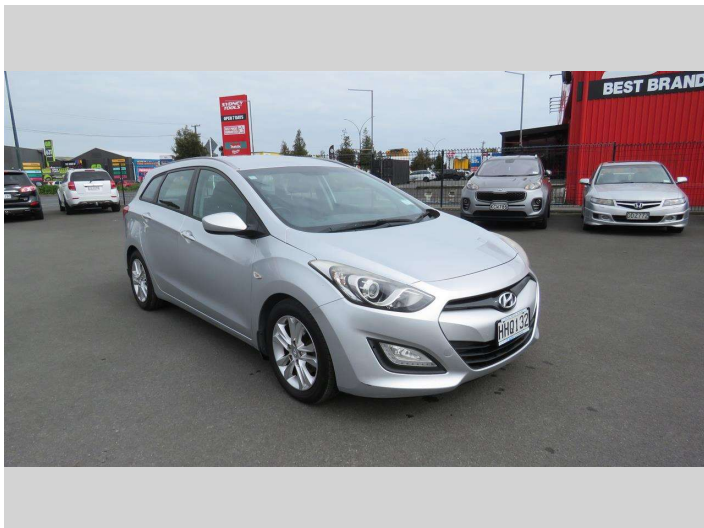

2014 Hyundai I30 GDE WAGON 1.6 A

Purchase Price **Auction**
Includes GST, Registration & Licensing

Buy the car you want with Finance Now

Confidence for the road ahead.

Top features

- » ABS Brakes
- » Air Bag(s)
- » Air Conditioning
- » Alloys
- » Central Locking
- » Cruise Control
- » Electric Mirrors
- » Electric Windows
- » Power Steering
- » Remote Locking

Body Style
5 door, Station Wagon

Odometer
164,824 km

Engine
1591 cc, Internal Combustion

Fuel Type
Petrol

Transmission
Auto, Front Wheel

Wheels
-

VIN
TMAD281BMEJ046305

Interior
-

Safety
-

Reg No.
HHQ132

Ext Colour
Silver

History
NZ New, 1 owner

Seats
5 seats

CO2 Emissions
-

Energy Economy
-

Stock ID: 86577