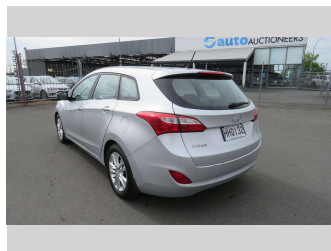

2014 Hyundai I30 GDE WAGON 1.6 A

Purchase Price **Auction**
Includes GST, Registration & Licensing

Buy the car you want with Finance Now

Confidence for the road ahead.

Top features

- » ABS Brakes
- » Air Bag(s)
- » Air Conditioning
- » Alloys
- » Central Locking
- » Cruise Control
- » Electric Mirrors
- » Electric Windows
- » Power Steering
- » Remote Locking

Body Style
5 door, Station Wagon

Odometer
164,824 km

Engine
1591 cc, Internal Combustion

Fuel Type
Petrol

Transmission
Auto, Front Wheel

Wheels
-

VIN
TMAD281BMEJ046305

Interior
-

Safety
-

Reg No.
HHQ132

Ext Colour
Silver

History
NZ New, 1 owner

Seats
5 seats

CO2 Emissions
-

Energy Economy
-

Stock ID: 86577