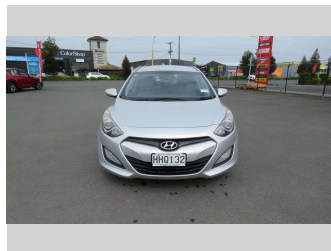

2014 Hyundai I30 GDE WAGON 1.6 A

Purchase Price **Auction**
Includes GST, Registration & Licensing

Buy the car you want with Finance Now

Confidence for the road ahead.

Top features

- » ABS Brakes
- » Air Bag(s)
- » Air Conditioning
- » Alloys
- » Central Locking
- » Cruise Control
- » Electric Mirrors
- » Electric Windows
- » Power Steering
- » Remote Locking

Body Style
5 door, Station Wagon

Odometer
164,824 km

Engine
1591 cc, Internal Combustion

Fuel Type
Petrol

Transmission
Auto, Front Wheel

Wheels
-

VIN
TMAD281BMEJ046305

Interior
-