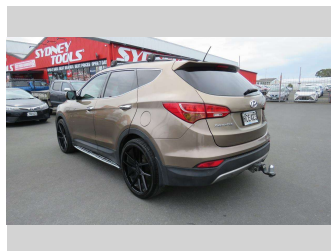

2013 Hyundai Santa Fe DM 2.2D ELITE

Purchase Price
Includes GST, Registration & Licensing

Auction

Buy the car you want with Finance Now

Confidence for the road ahead.

Top features

- » 4WD/4x4
- » ABS Brakes
- » Air Bag(s)
- » Alloys
- » Central Locking
- » Cruise Control
- » Electric Mirrors
- » Electric Windows
- » Keyless Start
- » Nudge Bar
- » Parking Sensors
- » Power Steering
- » Remote Locking
- » Reversing Camera
- » Roof racks
- » Running Boards
- » Towbar
- » Turbo

Body Style
4 door, SUV

Odometer
228,829 km

Engine
2199 cc, Internal Combustion

Fuel Type
Diesel

Transmission
Auto, 4WD

Wheels
-

VIN
KMHSU81XSEU213517

Interior
-

Safety
-

Reg No.
HCE423

Ext Colour
Cream

History
NZ New, 7 owners

Seats
7 seats

CO2 Emissions
-

Energy Economy
-

Stock ID: 86514