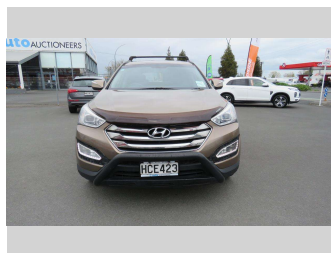

2013 Hyundai Santa Fe DM 2.2D ELITE

Purchase Price
Includes GST, Registration & Licensing

Auction

Buy the car you want with Finance Now

Confidence for the road ahead.

Top features

- » 4WD/4x4
- » ABS Brakes
- » Air Bag(s)
- » Alloys
- » Central Locking
- » Cruise Control
- » Electric Mirrors
- » Electric Windows
- » Keyless Start
- » Nudge Bar
- » Parking Sensors
- » Power Steering
- » Remote Locking
- » Reversing Camera
- » Roof racks
- » Running Boards
- » Towbar
- » Turbo

Body Style
4 door, SUV

Odometer
228,829 km

Engine
2199 cc, Internal Combustion

Fuel Type
Diesel

Transmission
Auto, 4WD

Wheels
-

VIN
KMHSU81XSEU213517

Interior
-

Safety
-

Reg No.
HCE423

Ext Colour
Cream

History
NZ New, 7 owners

Seats
7 seats

CO2 Emissions
-

Energy Economy
-

Stock ID: 86514