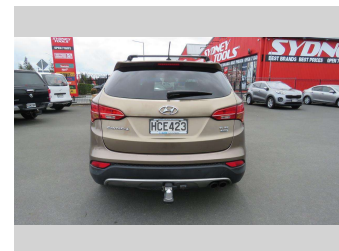

2013 Hyundai Santa Fe DM 2.2D ELITE

Purchase Price
Includes GST, Registration & Licensing

Auction

Buy the car you want with Finance Now

Confidence for the road ahead.

Top features

- » 4WD/4x4
- » ABS Brakes
- » Air Bag(s)
- » Alloys
- » Central Locking
- » Cruise Control
- » Electric Mirrors
- » Electric Windows
- » Keyless Start
- » Nudge Bar
- » Parking Sensors
- » Power Steering
- » Remote Locking
- » Reversing Camera
- » Roof racks
- » Running Boards
- » Towbar
- » Turbo

Body Style
4 door, SUV

Odometer
228,829 km

Engine
2199 cc, Internal Combustion

Fuel Type
Diesel

Transmission
Auto, 4WD

Wheels
-

VIN
KMHSU81XSEU213517

Interior
-