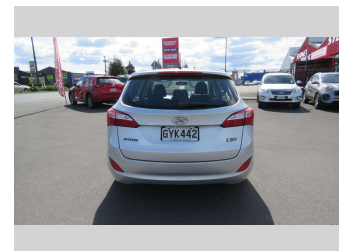

2013 Hyundai I30 GDE WAGON 1.6 A

Purchase Price **Auction**
Includes GST, Registration & Licensing

Buy the car you want with Finance Now

Confidence for the road ahead.

- Top features**
- » ABS Brakes
 - » Air Bag(s)
 - » Air Conditioning
 - » Alloys
 - » CD Player
 - » Central Locking
 - » Cruise Control
 - » Electric Mirrors
 - » Electric Windows
 - » Power Steering
 - » Remote Locking

Body Style
5 door, Station Wagon

Odometer
137,757 km

Engine
1591 cc, Internal Combustion

Fuel Type
Petrol

Transmission
Auto, Front Wheel

Wheels
-

VIN
TMAD281BMEJ033505

Interior
-

Safety
-

Reg No.
GYK442

Ext Colour
Silver

History
NZ New, 1 owner

Seats
5 seats

CO2 Emissions
-

Energy Economy
-

-