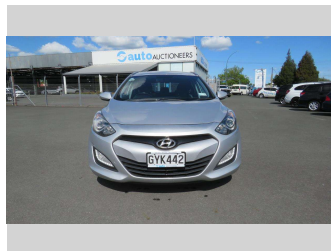

2013 Hyundai I30 GDE WAGON 1.6 A

Purchase Price **Auction**
Includes GST, Registration & Licensing

Buy the car you want with Finance Now

Confidence for the road ahead.

- Top features**
- » ABS Brakes
 - » Air Bag(s)
 - » Air Conditioning
 - » Alloys
 - » CD Player
 - » Central Locking
 - » Cruise Control
 - » Electric Mirrors
 - » Electric Windows
 - » Power Steering
 - » Remote Locking

Body Style
5 door, Station Wagon

Odometer
137,757 km

Engine
1591 cc, Internal Combustion

Fuel Type
Petrol

Transmission
Auto, Front Wheel

Wheels
-

VIN
TMAD281BMEJ033505

Interior
-

Safety
-

Reg No.
GYK442

Ext Colour
Silver

History
NZ New, 1 owner

Seats
5 seats

CO2 Emissions
-

Energy Economy
-

-